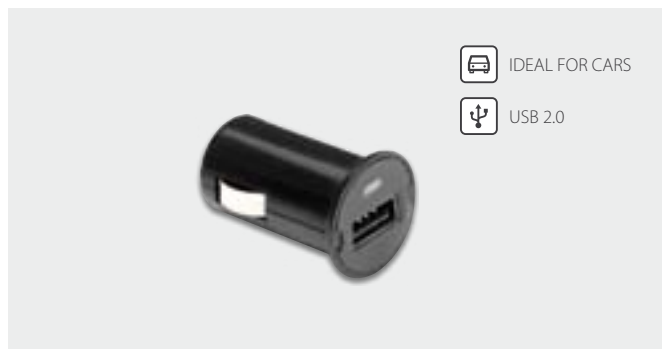

■ 84117

Universal USB Car Charger

Universal Car Charger for Smartphone, Tablets etc

Highlights & Details

- Input: 12-24V
- Output: 5V / 500 mA

■ 84112

Universal USB Car Charger Mini

Tiny USB car power adapter - perfect to charge your USB device while travelling

Highlights & Details

- Compact size
- Compatible with most electronic devices with a USB-port
- Suitable to any vehicles cigarette socket
- Suitable for charging mobiles, MP3 Players, iPods®, iPhones®, PDAs, etc.
- Low profile, which doesn't disturb the usage of surface
- LED-indicator
- Input: 12-24V
- Output: 5V / 1A