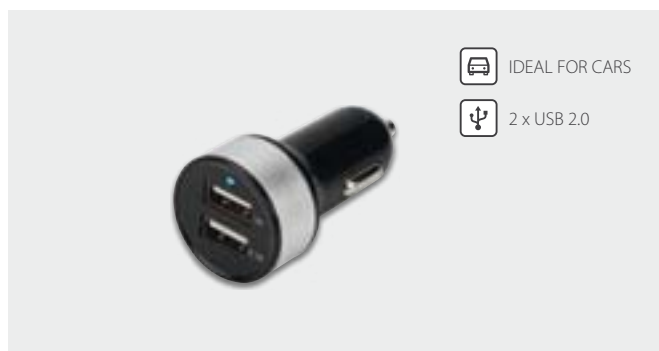

Highlights & Details

- Suitable for up to 3.0l petrol (gasoline) engines with 12V batteries
- Reverse polarity protection
- Overcharge and discharge protection
- Discharge protection (e.g. after 6 months without using, there are still 70% of the battery capacity)
- 2 charging ports for Smartphones, Tablets, Speaker, Cameras, etc.
- LED indicators show the available capacity
- Integrated LED flashlight, SOS-Light
- Integrated LED warning light (red/blue)
- Dimensions: L 14.6 x W 7.2 x H 2.8 cm

■ 31889

CHARGING POWER

Premium USB car charging adapter with emergency hammer feature

Massive stainless steel casing also suitable for use as a rescue hammer in emergency situations

Highlights & Details

- Universal car charging device works with all mobile devices that have a USB charging port
- Rescue hammer feature for emergency situations
- Compatible with the standard 12V sockets (cigarette lighters) in a car
- Number of USB ports: 2
- Input voltage: 10.5 - 18V
- USB output voltage: 5V
- USB output current: 2 x 2.4A
- Overall USB charging power: 24W
- Protection against overloading and short circuiting
- Color: Silver
- Dimensions: L 5.5 x W 2.55 x H 2.55 cm

84120

USB Car Charger, 2 Ports

Charge fast and efficient up to 2 mobile devices at the same time in your car!

Highlights & Details

- 2 USB ports for charging up to 2 mobile device at the same time
- Output: 5V/3.1A (1A / 2.1A)
- Input: DC 12-24V
- Overvoltage protection
- Short-circuit protection
- LED indicator for charging process
- Dimensions: L 6.5 x W 3.0 x H 3.0 cm