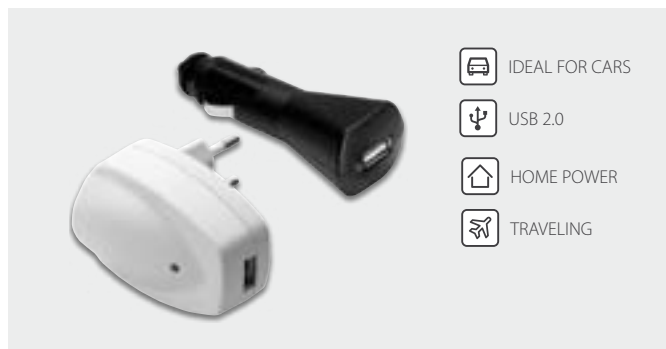

CHARGING POWER

Universal USB Charger Set Home & Car

Set USB Charger Home&Car

Highlights & Details

- USB car charger: input 12-24V, output max. 650mA
- USB charger power supply system: input automatic 100-240V, output max. 1A

■ 84117