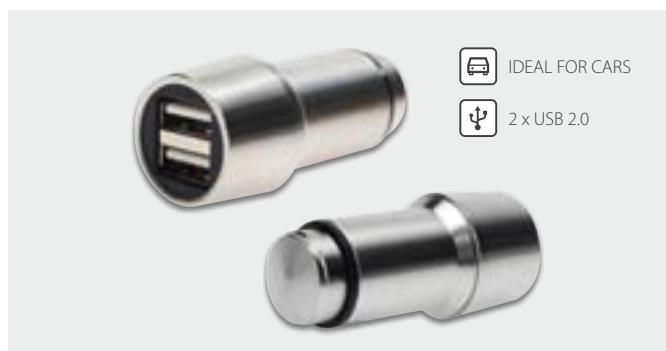

CHARGING POWER

Premium USB car charging adapter with emergency hammer feature

Massive stainless steel casing also suitable for use as a rescue hammer in emergency situations

Highlights & Details

- Universal car charging device works with all mobile devices that have a USB charging port
- Rescue hammer feature for emergency situations
- Compatible with the standard 12V sockets (cigarette lighters) in a car
- Number of USB ports: 2
- Input voltage: 10.5 - 18V
- USB output voltage: 5V
- USB output current: 2 x 2.4A
- Overall USB charging power: 24W
- Protection against overloading and short circuiting
- Color: Silver
- Dimensions: L 5.5 x W 2.55 x H 2.55 cm

84120